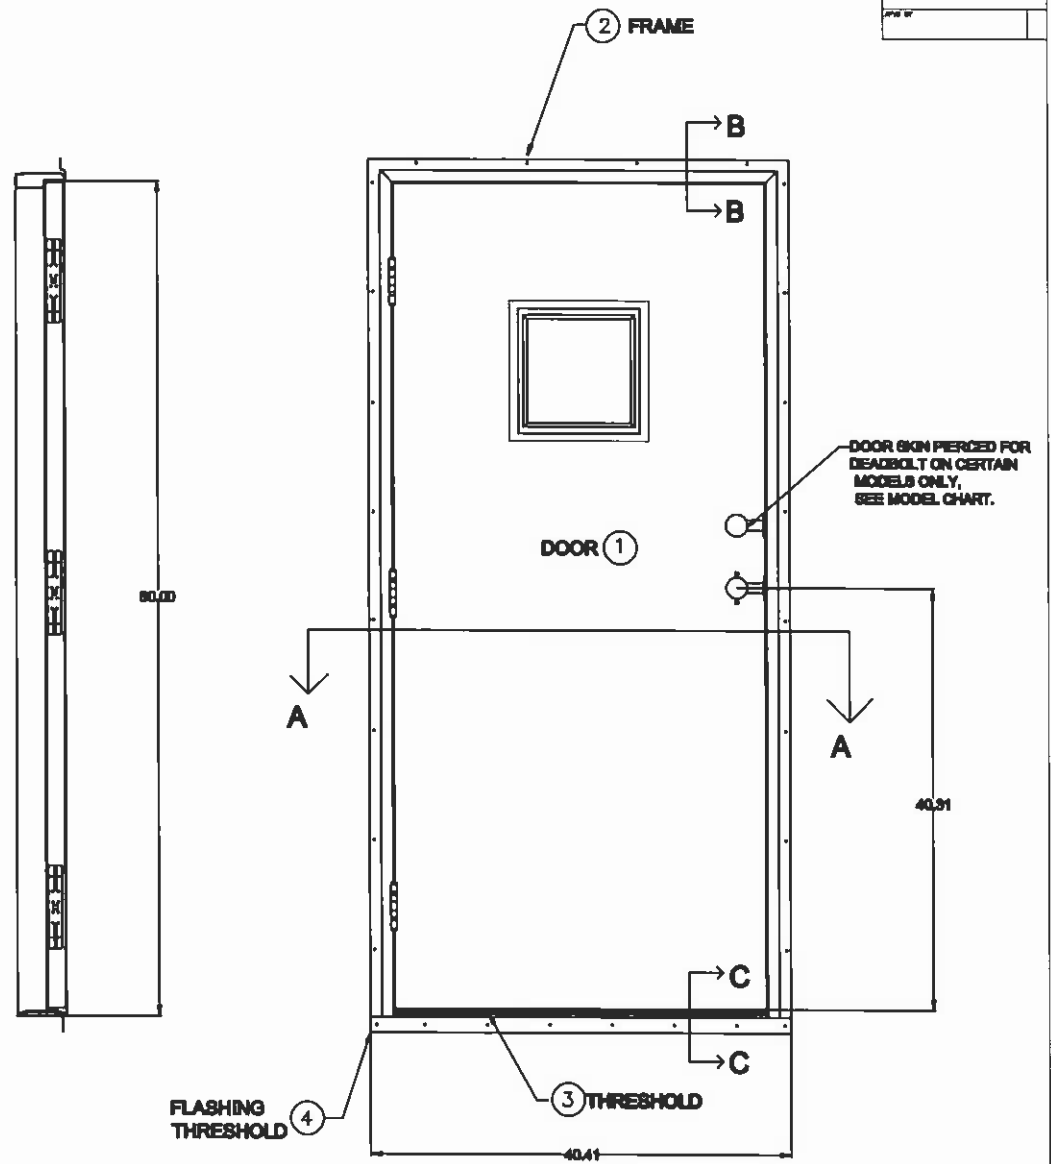

REVISIONS	
REV BY	
DATE	

Door	Lock prep	Deadbdl Prep	Hinge	Light Kit	Color
MD100101	161	Yes	RHR	10x10	OW
MD100102	161	Yes	LHR	10x10	OW
MD100103	161	Yes	RHR	10x10	Gray
MD100104	161	Yes	LHR	10x10	Gray
MD100105	161	Invisible	RHR	none	OW
MD100108	161	Invisible	LHR	none	OW
MD100113	161	Invisible	RHR	none	Gray
MD100114	161	Invisible	LHR	none	Gray
MD100115	161	Yes	RHR	none	OW
MD100116	161	Yes	LHR	none	OW
MD100118	161	Invisible	RHR	10x10	OW
MD100119	161	Invisible	LHR	10x10	OW

NOTES:

1. DOOR ASSEMBLY TO BE SECURED TO WOOD STUD USING #10 SCREWS. USE SUFFICIENT LENGTH TO PENETRATE STUD AT LEAST 1". SCREW LENGTH WILL VARY DEPENDING ON SHEATHING THICKNESS.
2. 4 1/2" WALL ILLUSTRATED
3. THRESHOLD FLASHING STRIP IS SUPPLIED WITH EACH DOOR. INSTALLATION IS OPTIONAL.
4. ALL DIMENSIONS ARE IN INCHES, UNLESS OTHERWISE SPECIFIED.

STANDARD TOLERANCE		DIM. TOL.		DATE		REV.	
0.0	± .000	0.000	± .000				
0.000	± .000	0.000	± .000				
0.0000	± .0005	0.0000	± .0005				
ANGULAR DIM. 1/2"							
FRACTIONAL 1/32							

3068 MODULAR DOOR - TELSTAR PRO			
DATE	REV.	BY	CHK.
		B. BOMBERGER	
TELL MANUFACTURING, INC.			
MMD10100			