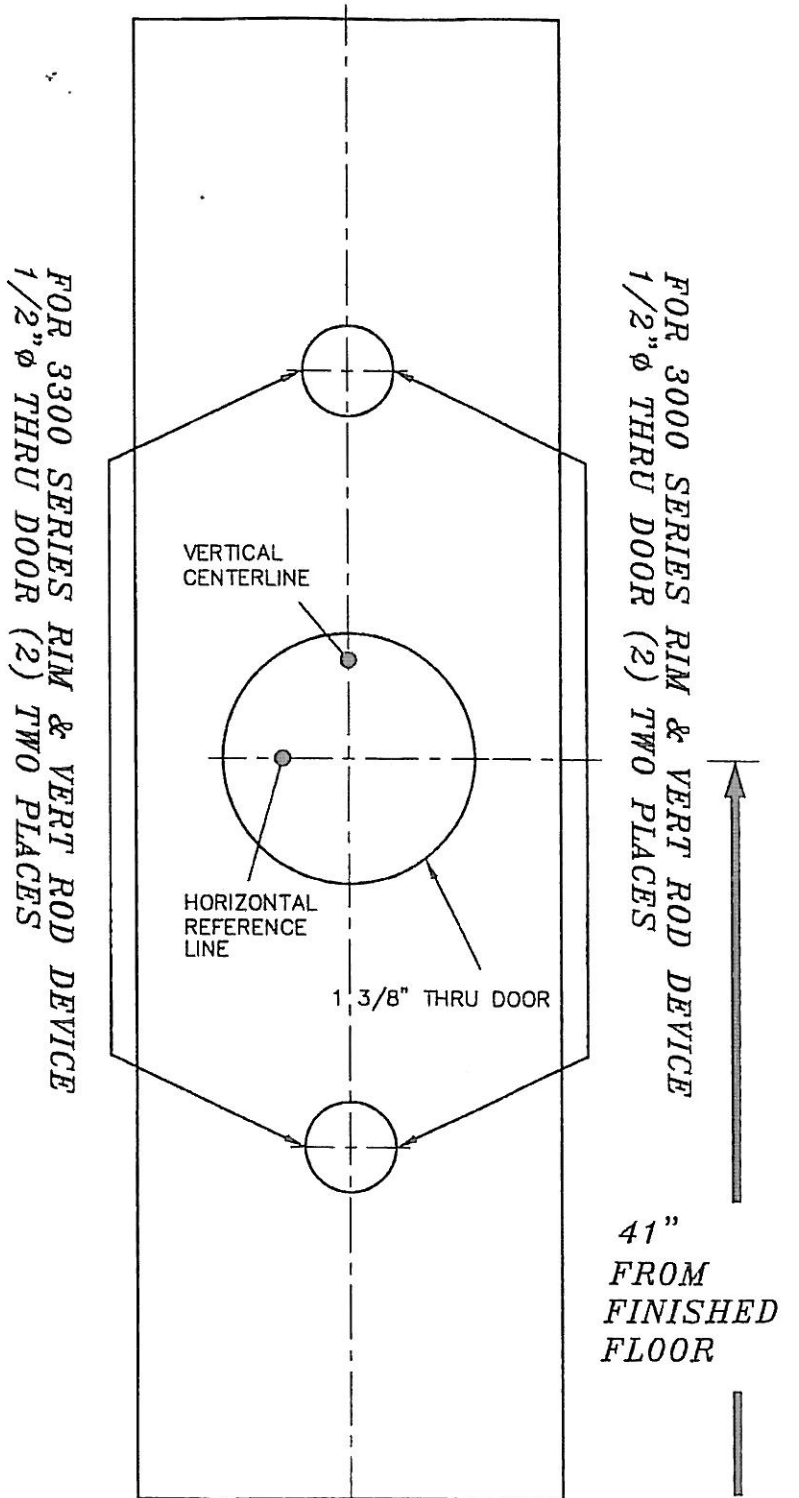

TEMPLATE FOR

EXES3000 ESC LEVER TRIM FOR
EX3000, FEX3000 EXV3300, FEXV3300
RIM & VERT ROD DEVICE

REFER TO INSIDE
TRIM TEMPLATE FOR
MOUNTING LOCATION
OUTSIDE
OF DOOR