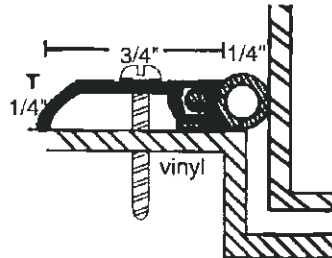

COMMERCIAL WEATHERSTRIP

PERIMETER SEAL

3680 WEATHERSTRIP

7280 WEATHERSTRIP

SWEEP

36" VINYL SWEEP

DRIP CAP

40" DOOR TOP DRIP

76" DOOR TOP DRIP

ASTRAGAL (MEETING STILES) WEATHERSTRIPPING

2 PIECES 84"

2 PIECES 96"

Door Worx 2008

CORPORATE HEADQUARTERS: 18 Richard Drive, Litz, PA 17543 . PHONE 1-717-735-6770 . FAX 1-717-626-5652

OTHER REGIONAL OFFICES: NEW JERSEY, DELAWARE, INDIANA