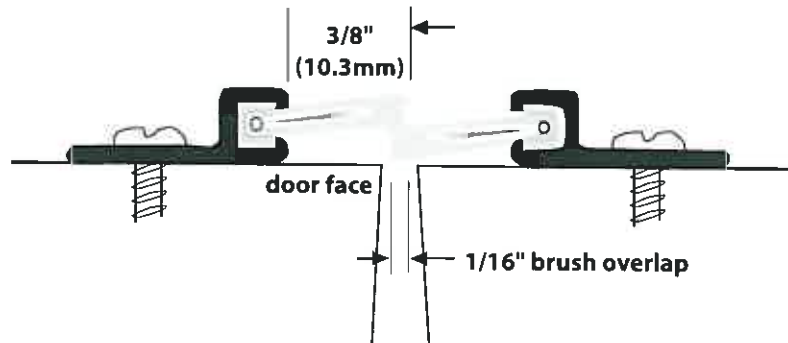

COMMERCIAL WEATHERSTRIP

PERIMETER SEAL

3680 WEATHERSTRIP

7280 WEATHERSTRIP

SWEEP

36" VINYL SWEEP

DRIP CAP

40" DOOR TOP DRIP

76" DOOR TOP DRIP

ASTRAGAL (MEETING STILES) WEATHERSTRIPPING

2 PIECES 84"

2 PIECES 96"

Door Worx 2008

CORPORATE HEADQUARTERS: 18 Richard Drive, Litz, PA 17543 . PHONE 1-717-735-6770 . FAX 1-717-626-5652

OTHER REGIONAL OFFICES: NEW JERSEY, DELAWARE, INDIANA