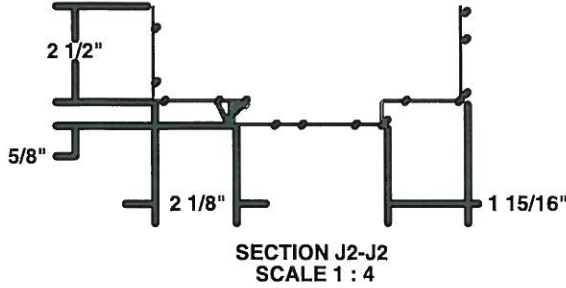

8-1/4" DEPTH KERFED

Door Worx 2010

CORPORATE HEADQUARTERS: 18 Richard Drive, Lititz, PA 17543 . PHONE 1-717-735-6770 . FAX 1-717-626-5652

OTHER REGIONAL OFFICES: INDIANA

www.doorworx.com