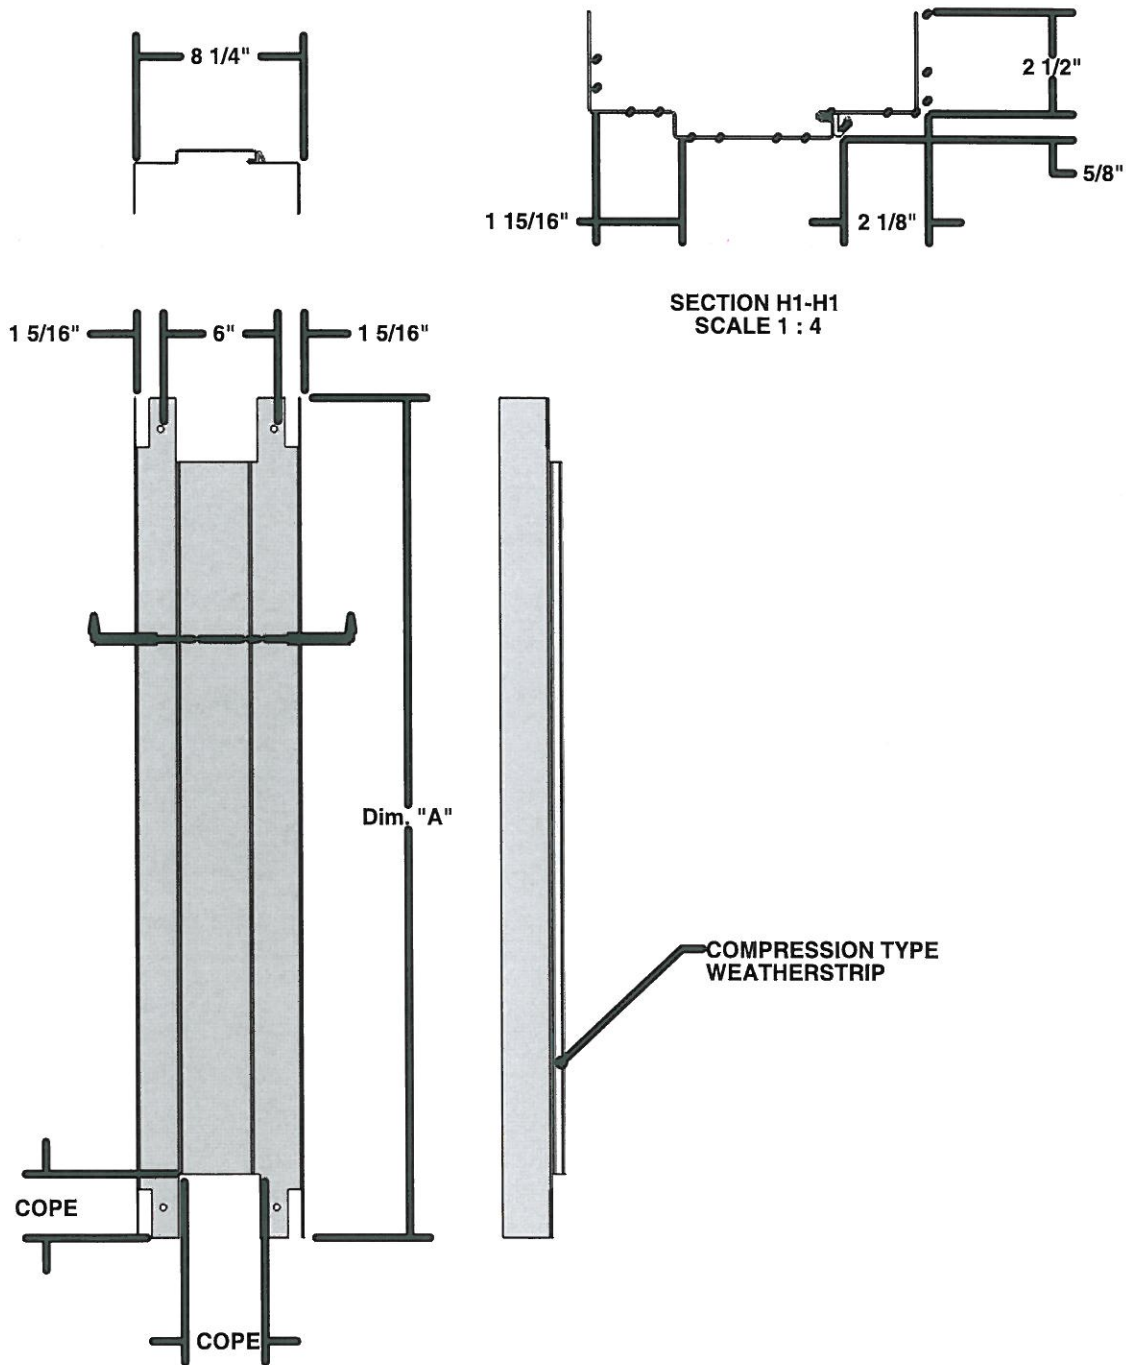

8-1/4" DEPTH KERFED

CORPORATE HEADQUARTERS: 18 Richard Drive, Lititz, PA 17543 . PHONE 1-717-735-6770 . FAX 1-717-626-5652

OTHER REGIONAL OFFICES: INDIANA

www.doorworx.com