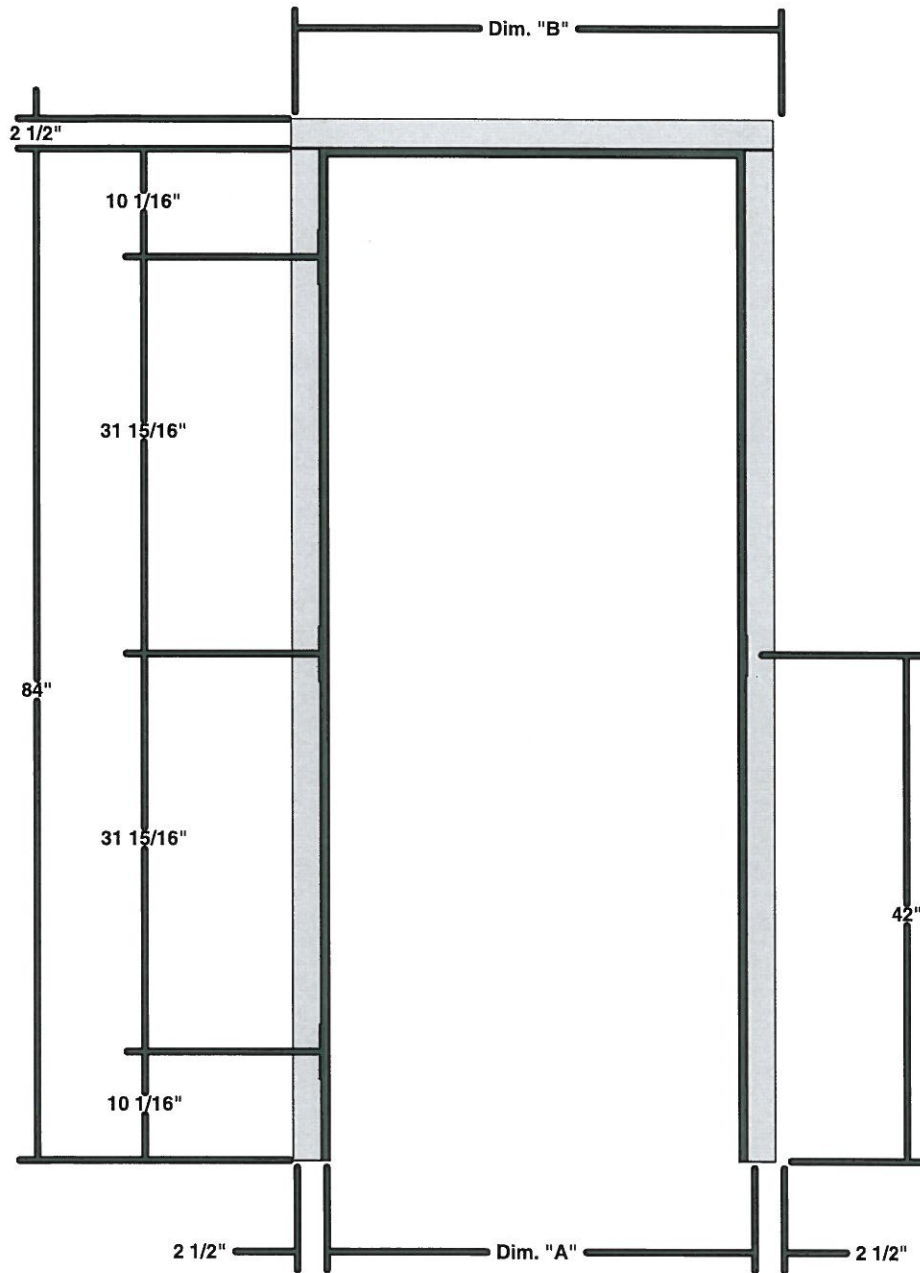

# 4-1/4" X 10-1/4" DEPTH KERFED

**Door Worx 2010**

**CORPORATE HEADQUARTERS:** 18 Richard Drive, Lititz, PA 17543 . PHONE 1-717-735-6770 . FAX 1-717-626-5652

**OTHER REGIONAL OFFICES:** INDIANA

[www.doorworx.com](http://www.doorworx.com)

# 8-1/4" DEPTH KERFED

# 8-1/4" DEPTH KERFED

Door Worx 2010

CORPORATE HEADQUARTERS: 18 Richard Drive, Lititz, PA 17543 . PHONE 1-717-735-6770 . FAX 1-717-626-5652

OTHER REGIONAL OFFICES: INDIANA

www.doorworx.com