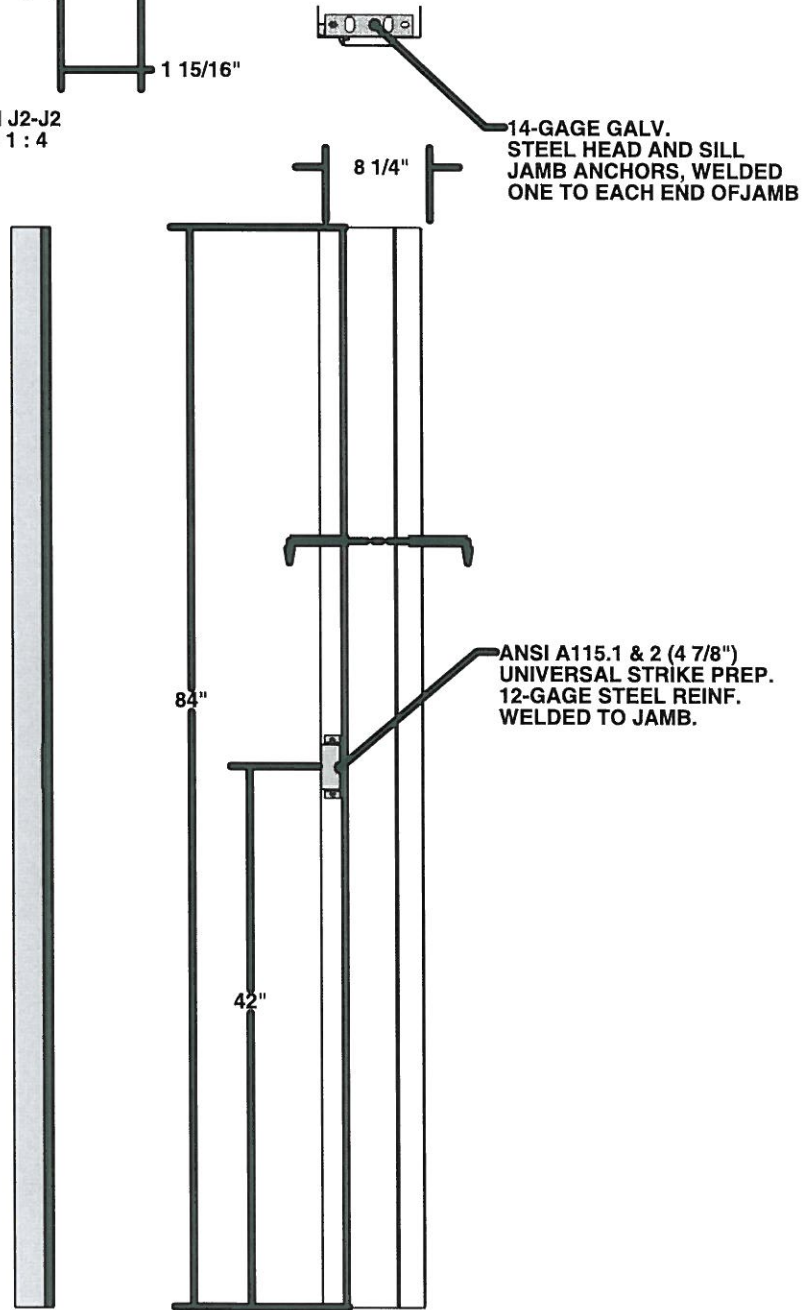

8-1/4" DEPTH KERFED

Door Worx 2010

CORPORATE HEADQUARTERS: 18 Richard Drive, Lititz, PA 17543 . PHONE 1-717-735-6770 . FAX 1-717-626-5652

OTHER REGIONAL OFFICES: INDIANA

www.doorworx.com