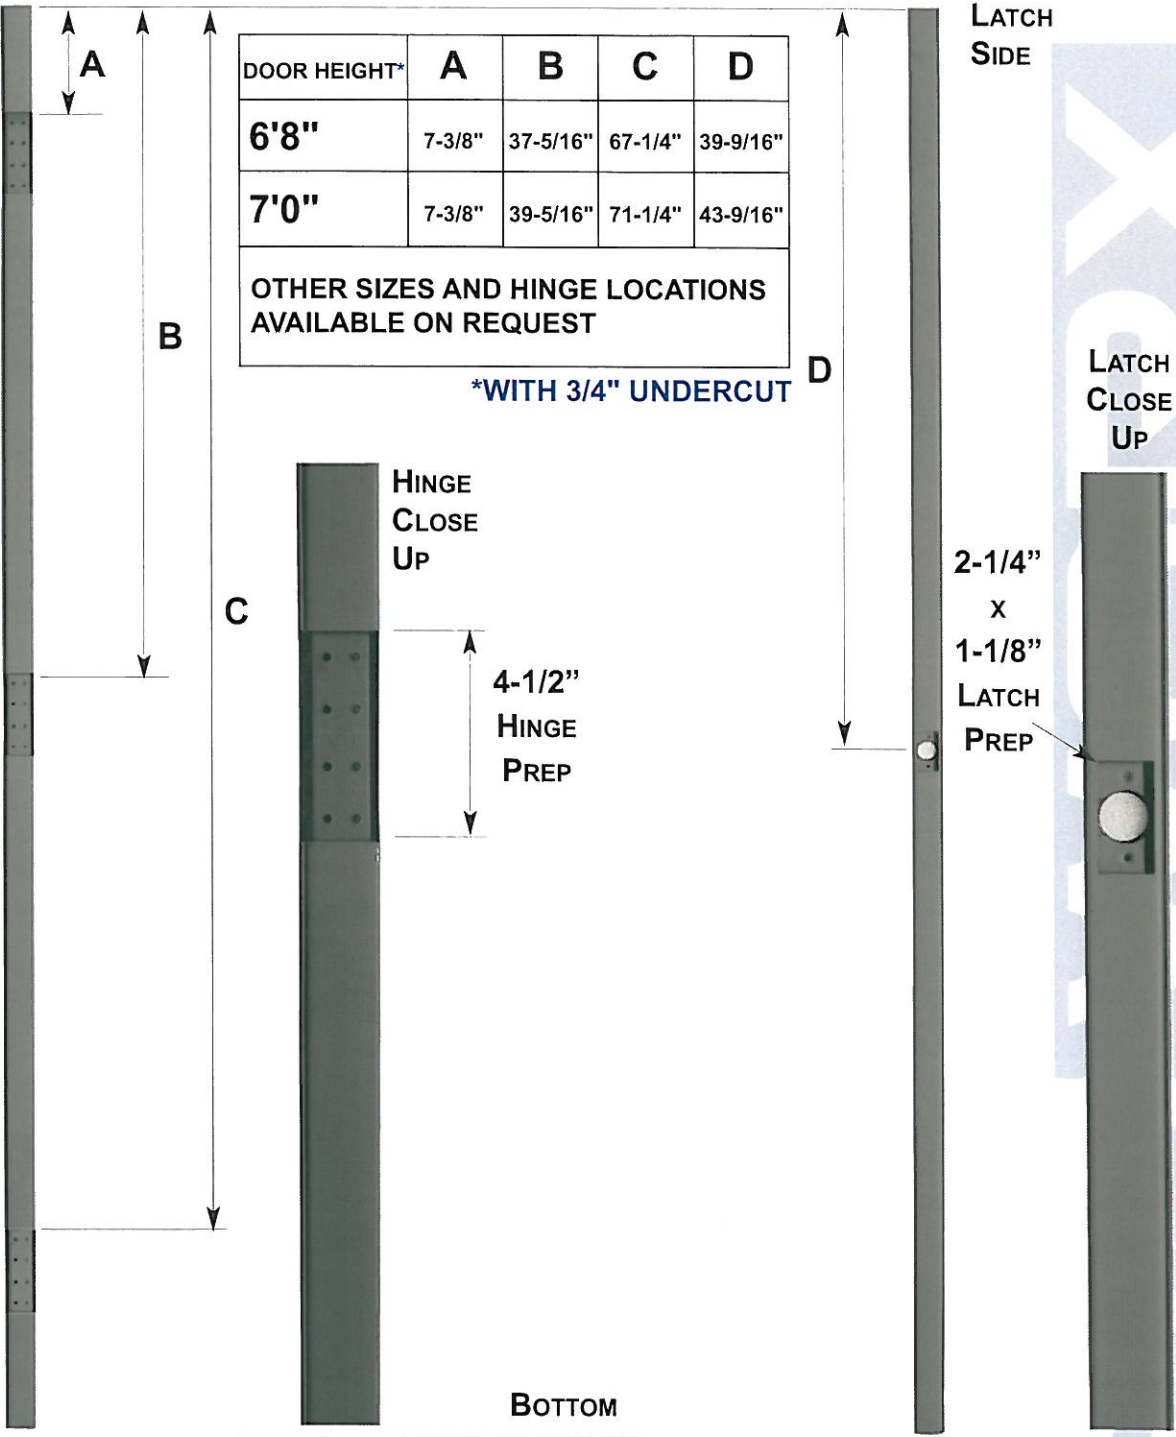

TOP

HINGE
SIDE

LATCH
SIDE

DOOR HEIGHT*	A	B	C	D
6'8"	7-3/8"	37-5/16"	67-1/4"	39-9/16"
7'0"	7-3/8"	39-5/16"	71-1/4"	43-9/16"

OTHER SIZES AND HINGE LOCATIONS
 AVAILABLE ON REQUEST

*WITH 3/4" UNDERCUT

BOTTOM

Door Worx 2009